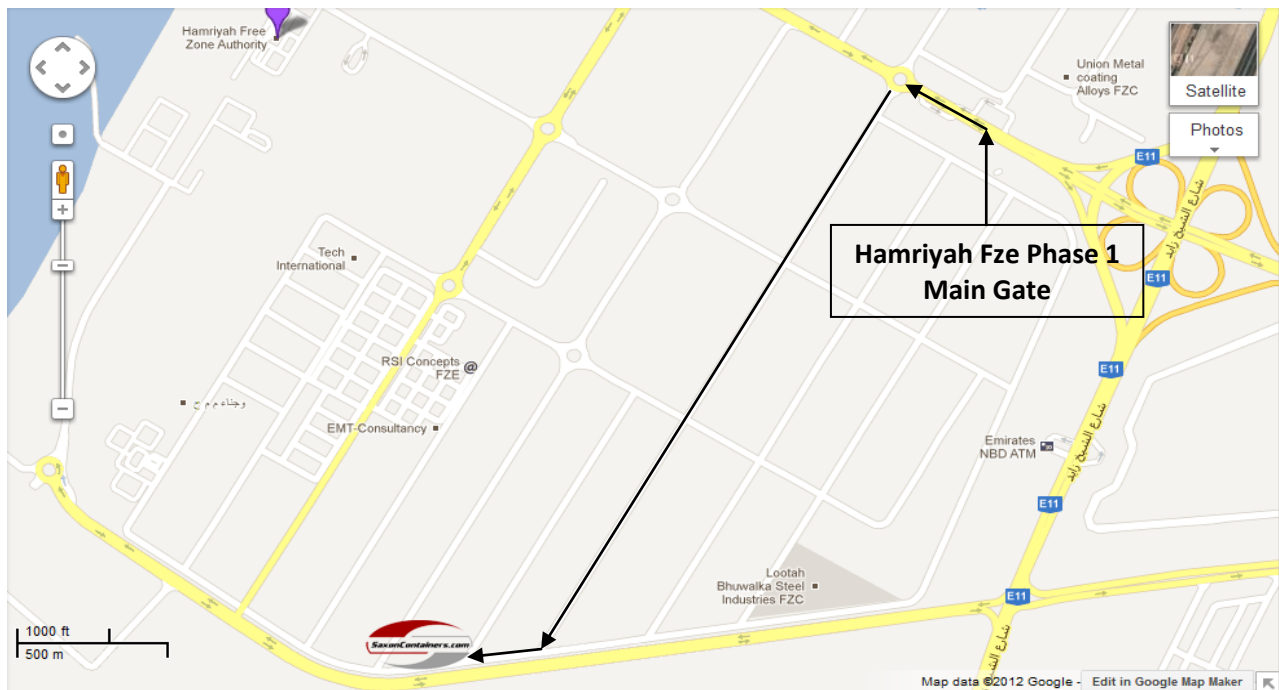

Directions to Saxon Containers Fze

Hamriyah Free Zone (Phase I), Sharjah, Tel: +971 656 16789

- Take Exit 86 from Mohammed Bin Zayed Road (Emirates Road E311)
- Follow the signs for Hamriyah Free Zone Phase 1 (not Phase 2)
- As you enter Hamriyah Free Zone (Phase 1) take a left on the first roundabout.
- Continue straight until you reach Hamriyah outer fence and turn right
- The 2nd corner on your right is Saxon Containers

GPS Location: +25° 26' 34.58, +55° 29' 20.78