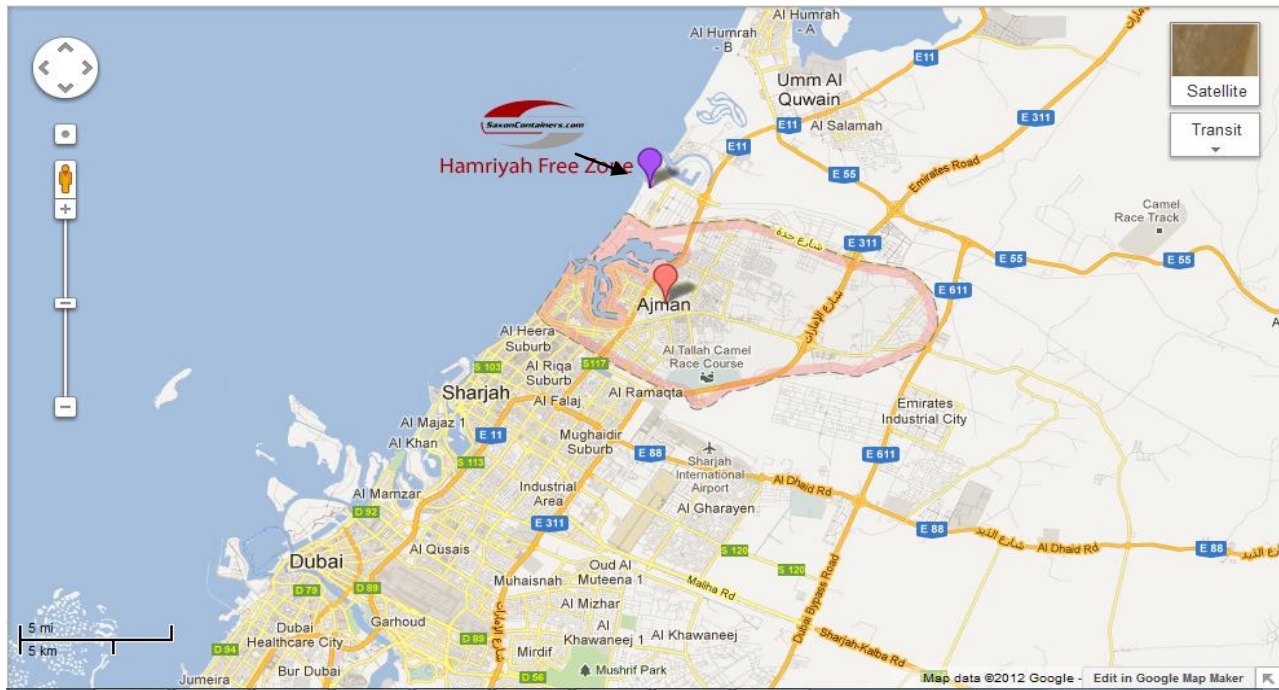

Directions to Saxon Containers Fze

Hamriyah Free Zone (Phase I), Sharjah, Tel: +971 656 16789

- Take Exit 86 from Mohammed Bin Zayed Road (Emirates Road E311)
- Follow the signs for Hamriyah Free Zone Phase 1 (not Phase 2)
- As you enter Hamriyah Free Zone (Phase 1) take a left on the first roundabout.
- Continue straight until you reach Hamriyah outer fence and turn right
- The 2nd corner on your right is Saxon Containers

GPS Location: +25° 26' 34.58, +55° 29' 20.78